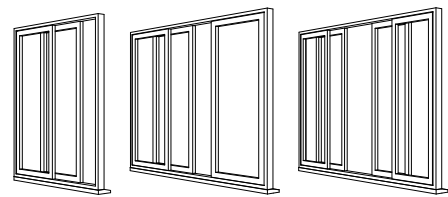

Patio Doors

Tilt and Turn Windows

Casement Windows

Choosing the right glass for your home

Minster glass

Contora glass

Stippolyte glass

A wide range of glass effects are available so you can more closely match the pattern you prefer. All glass options are available toughened or laminated for safety and security.