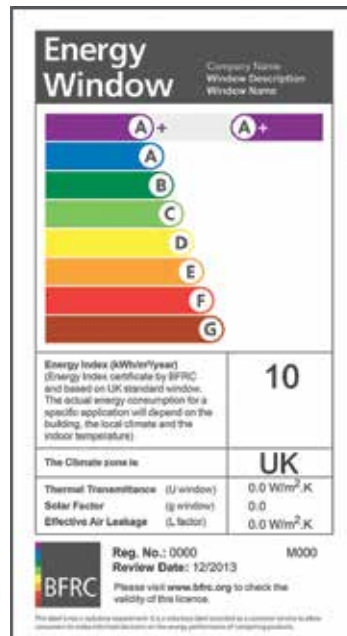

Saving energy, money and the environment

With energy prices soaring, you need a window and door system that insulates your home, helping to reduce fuel bills and cut carbon emissions.

Most people are familiar with the rainbow 'energy label' on white goods such as fridges and washing machines. These also apply to windows and doors.

A window energy rating of A+10 or above is considered to be the best in class for energy efficiency. This equates to A+ with BFRC. So when choosing your windows, look for the energy rating label with A+.

To calculate how much you could save use the online energy calculator at www.deceuninck.co.uk

Our Traditional 2500 double glazed windows achieve superb thermal performance with A+ energy ratings. We also offer triple glazed windows for the best in energy efficiency and comfort in the home.

* www.energysavingtrust.org.uk