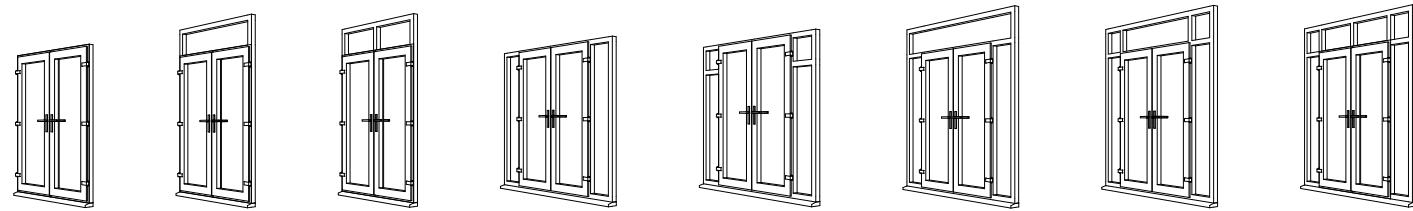

Choose the windows and doors to suit your home

French Doors