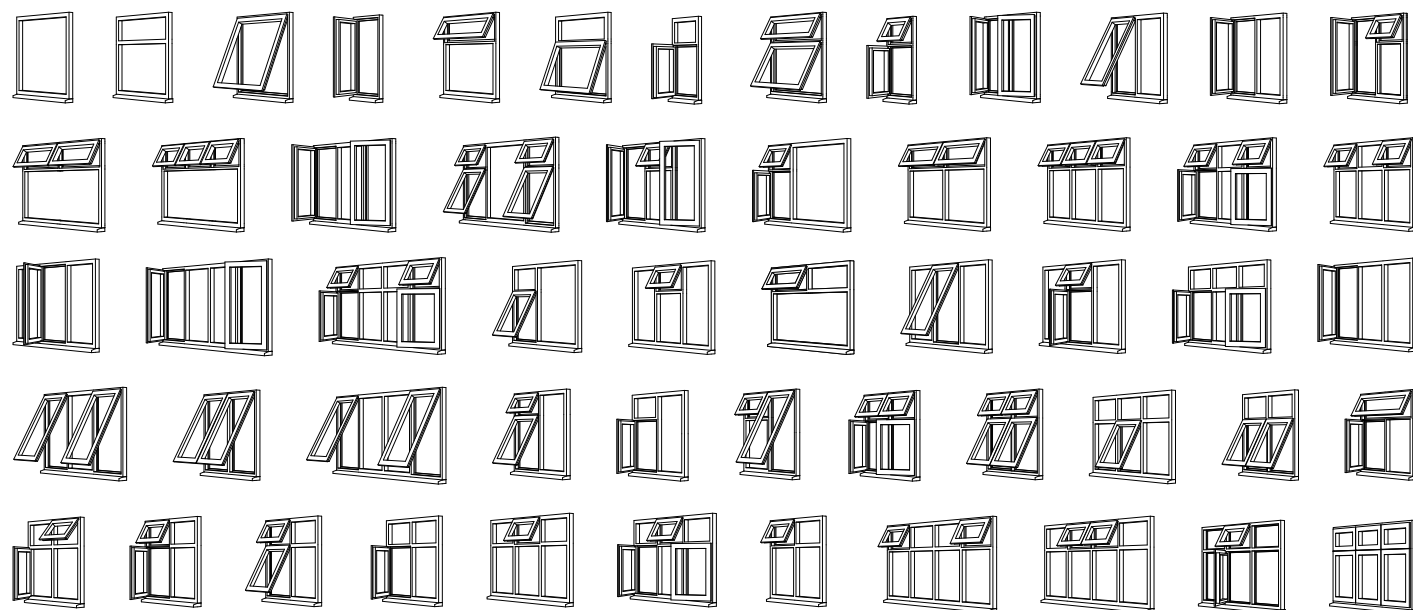

Casement Windows