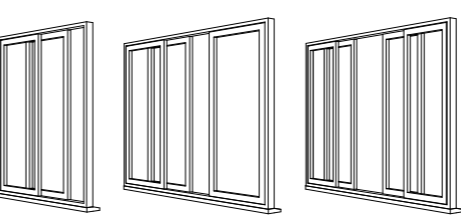

Were the original windows leaded perhaps, or did they have Georgian bars?

Square leaded

Diamond leaded

Internal Georgian Bars

External Georgian Bars

Sightlines

Good window design extends to the symmetry of window sightlines.

Equal sightlines add balance and harmony – a subtle touch which adds value to any home.

Equal Sightlines

Unequal Sightlines

A choice of window and door styles

French Doors

Residential Doors

Patio Doors

Tilt and Turn Windows