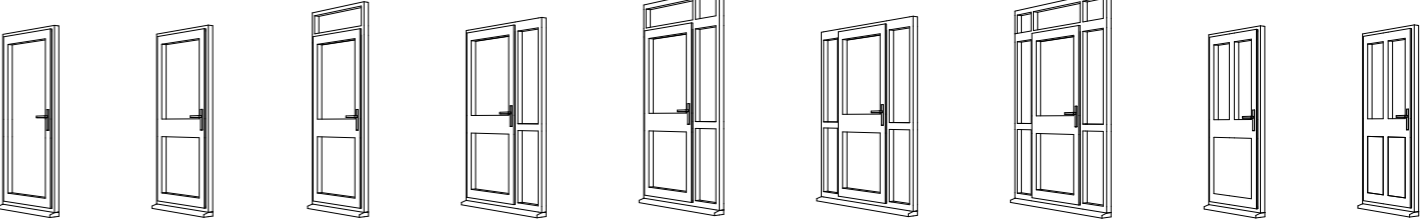

Were the original windows leaded perhaps, or did they have Georgian bars?

Square leaded

Diamond leaded

Internal Georgian Bars

External Georgian Bars

Sightlines

Good window design extends to the symmetry of window sightlines.

Equal sightlines add balance and harmony – a subtle touch which adds value to any home.

Equal Sightlines

Unequal Sightlines

A choice of window and door styles

French Doors

Residential Doors

Patio Doors

Tilt and Turn Windows