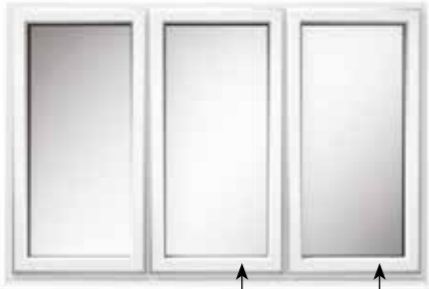

Were the original windows leaded perhaps, or did they have Georgian bars?

Square leaded

Diamond leaded

Internal Georgian Bars

External Georgian Bars

Sightlines

Good window design extends to the symmetry of window sightlines.

Equal sightlines add balance and harmony – a subtle touch which adds value to any home.

Equal Sightlines

Unequal Sightlines

A choice of window and door styles

French Doors

Residential Doors

Patio Doors

Tilt and Turn Windows