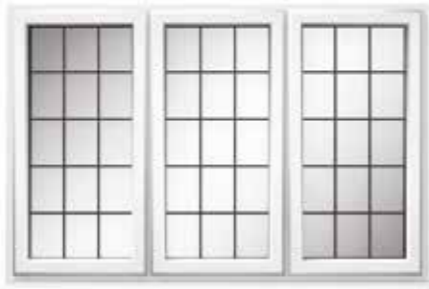

Were the original windows leaded perhaps, or did they have Georgian bars?

Square leaded

Diamond leaded

Internal Georgian Bars

External Georgian Bars

Sightlines

Good window design extends to the symmetry of window sightlines.