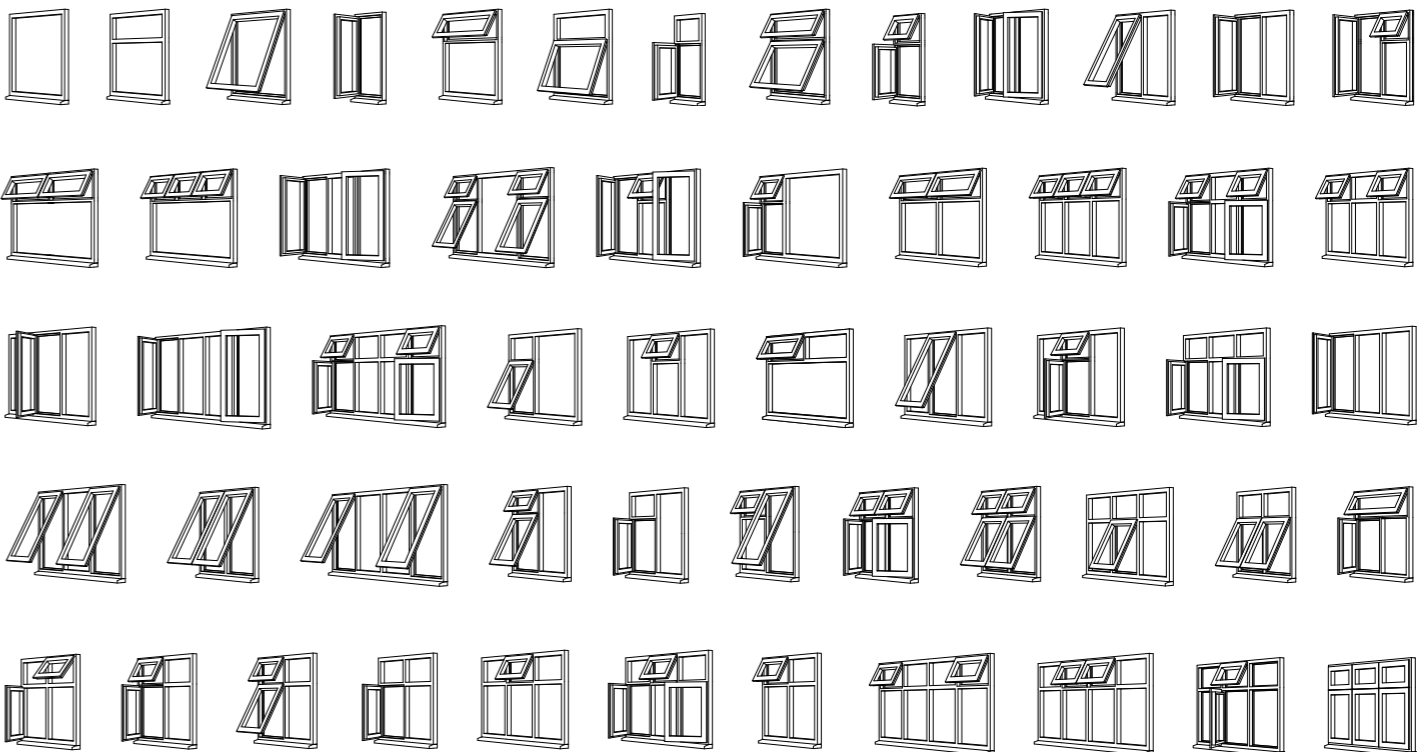

Casement Windows