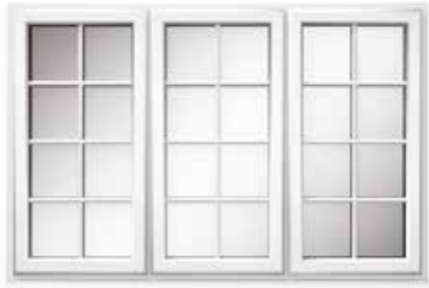

Were the original windows leaded perhaps, or did they have Georgian bars?

Square leaded

Diamond leaded

Internal Georgian Bars

External Georgian Bars

Sightlines

Good window design extends to the symmetry of window sightlines.

Equal sightlines add balance and harmony – a subtle touch which adds value to any home.

Equal Sightlines

Unequal Sightlines

A choice of window and door styles

French Doors

Residential Doors

Patio Doors

Tilt and Turn Windows