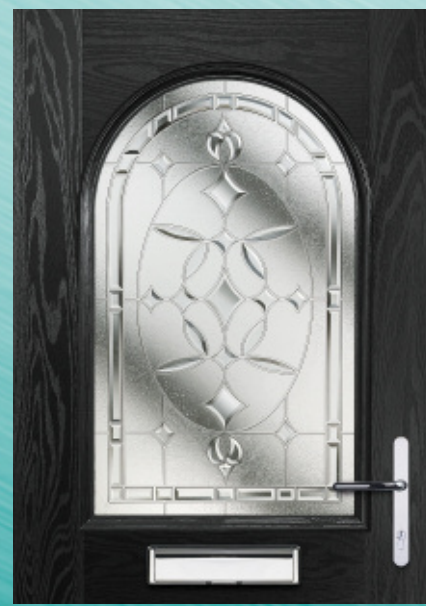

decorative glass options

french crystal art glass

murano fusion art glass

obelisk crystal art glass

gridlite etch glass

THE
BALMORAL
TRADITIONAL DOOR

40

standard
door colour
options