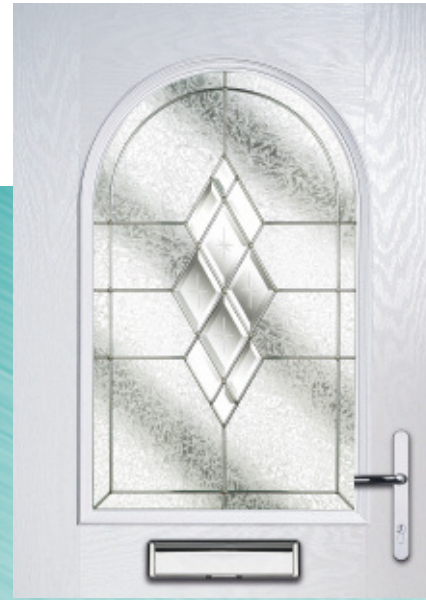

kara zinc art glass