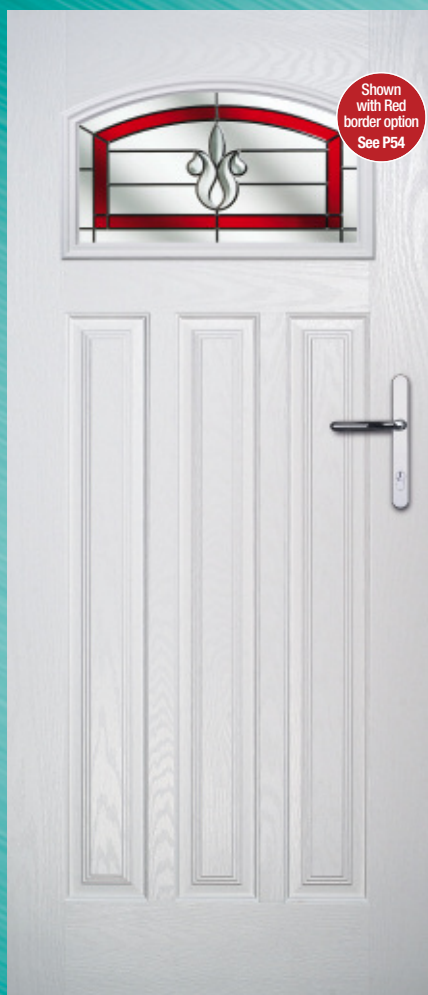

designer bevel overlay art glass