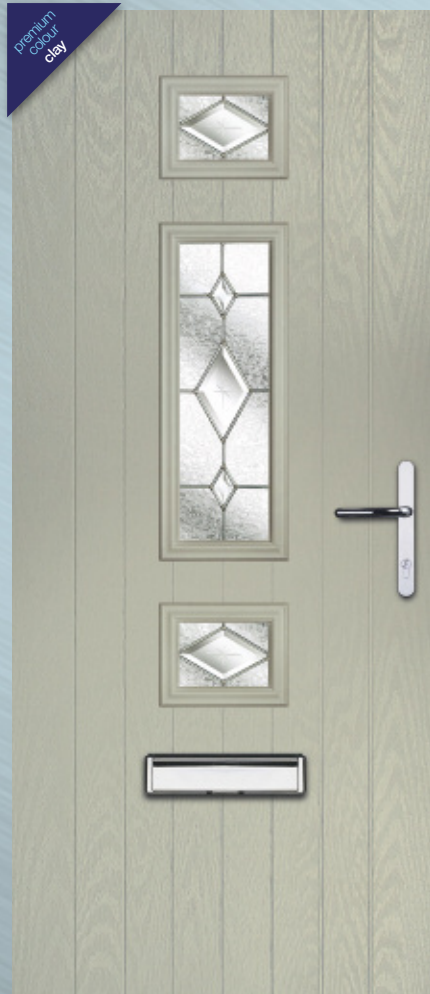

vogue hamburg with kara glass