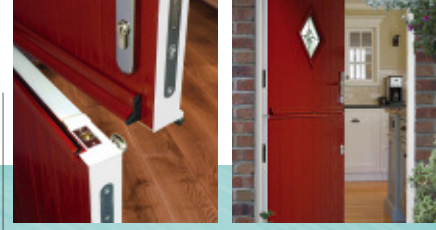

THE
DEVON
TRADITIONAL DOOR

50

standard
door colour
options

white

black

blue

green

red