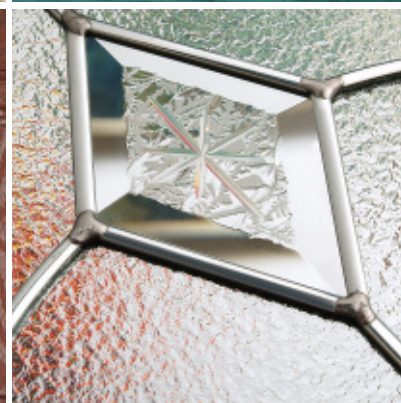

COMPOSITE DOOR
COLLECTION

inox barcelona
with kensington glass

OUR DOOR

Our Composite Door is a combination of traditional looks and advanced manufacturing techniques. Although looking like a traditional timber door, our composite doors are manufactured using grained GRP skins with a composite core that will stand the test of time, reduce your energy bills and continue to look stunning for years to come.