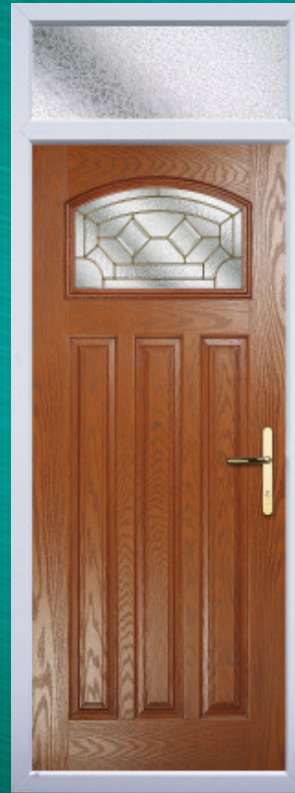

glazing position* options

devon 1

devon 3

SIDEPANEL AND TOPLIGHT OPTIONS

With our Composite Door, we offer a wide range of options for creating sidepanel and toplight options that will complement your door.