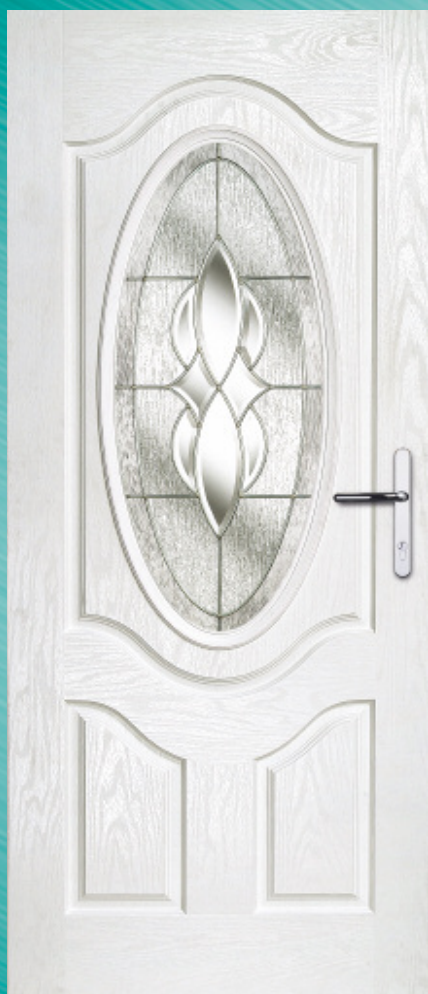

golden oak

rosewood

decorative glass options

premium colour
charwell

elegance zinc art glass

scotia zinc art glass

premium colour
antreote

Shown
with Black
tile option
See P54