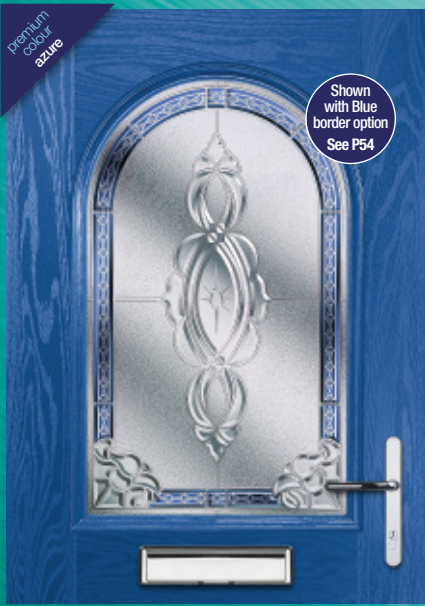

decorative glass options

french crystal art glass