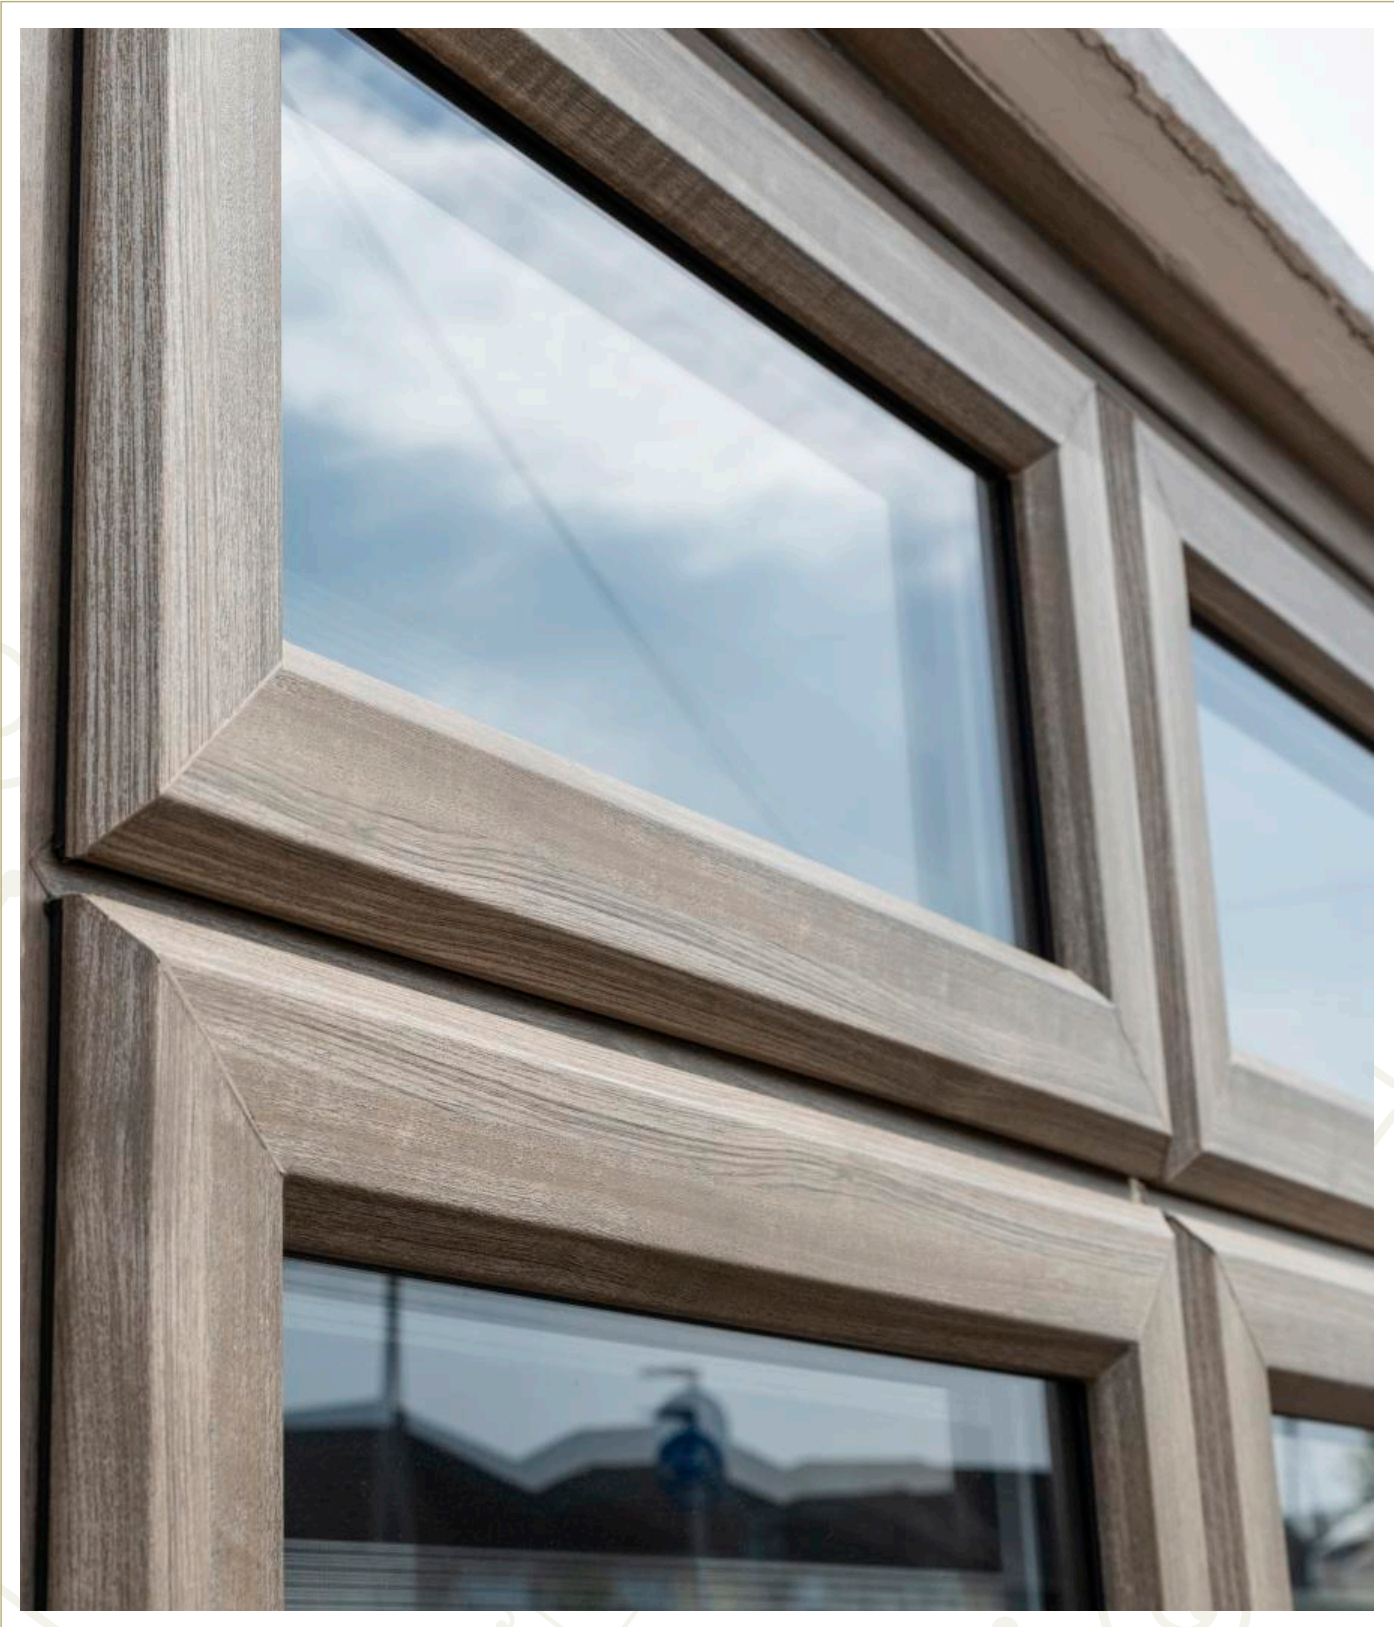

HERITAGE WINDOW COLLECTION