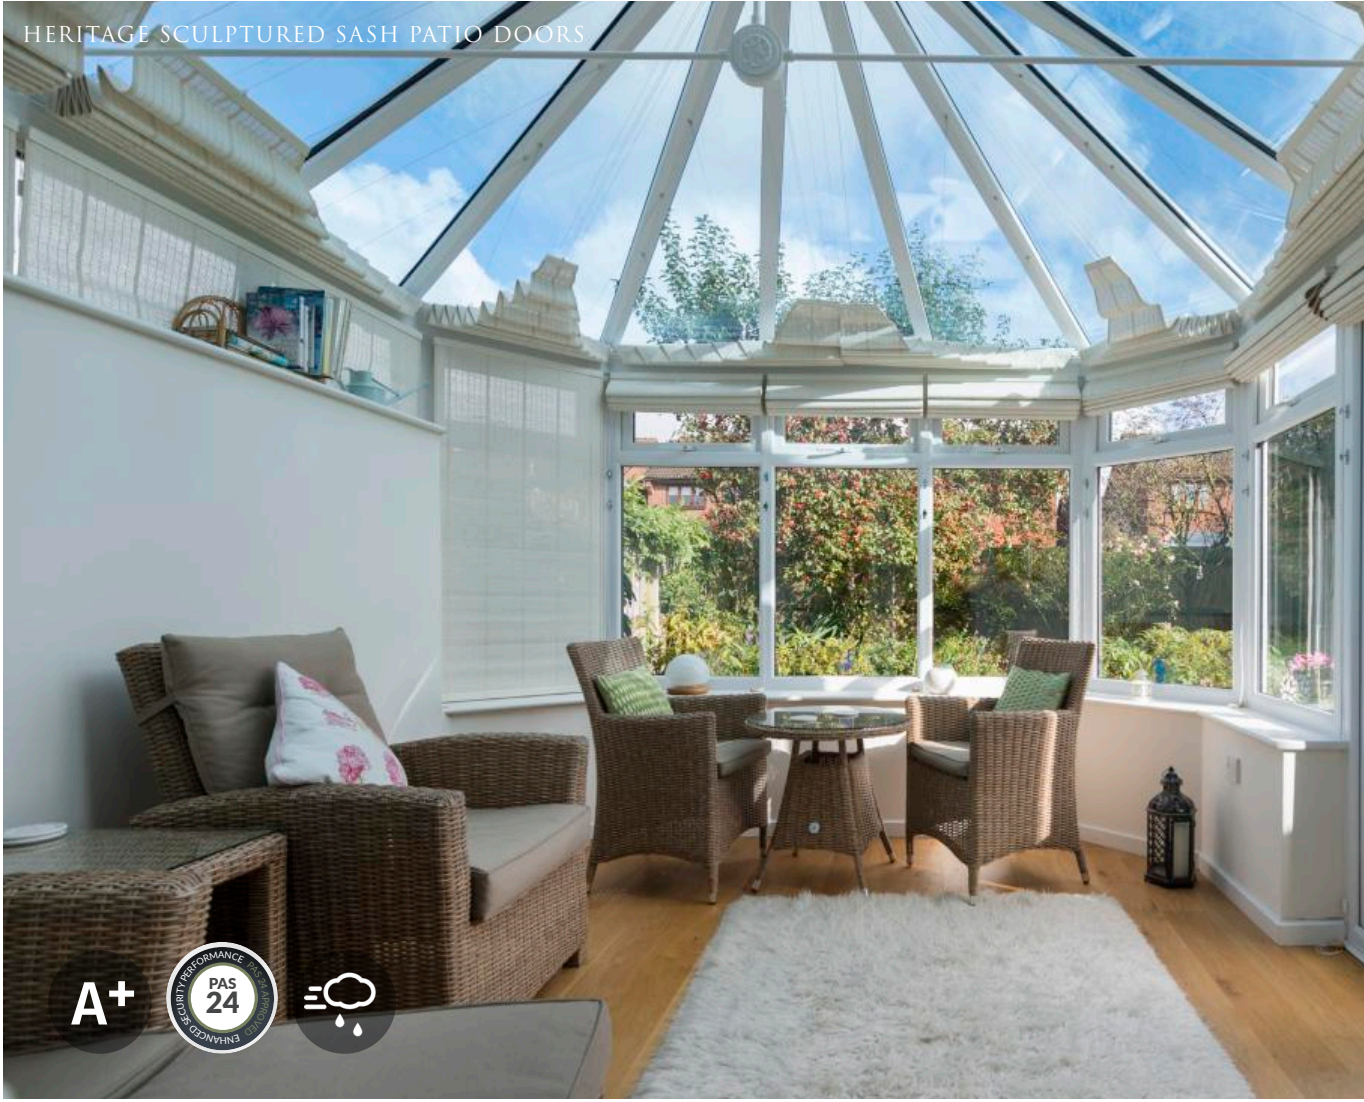

Protection and Security

HERITAGE SCULPTURED SASH PATIO DOORS