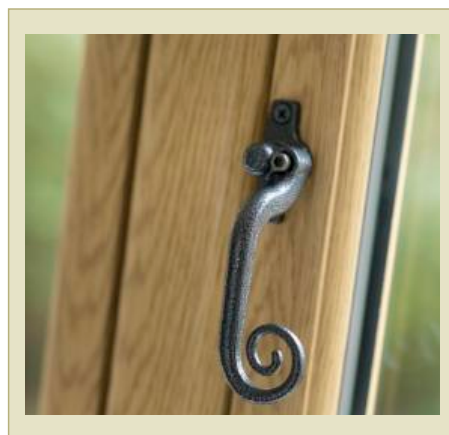

FLUSH SASH WINDOW

Designed to replicate the appearance of timber, Flush Sash windows are distinguished by sashes that close into the frame and finish flush with the face of the window. Flush Sash windows typically have frames that appear the same width, known as 'equal sightlines' this look is achieved using dummy sashes, something that undoubtedly improves the overall appearance of your property.